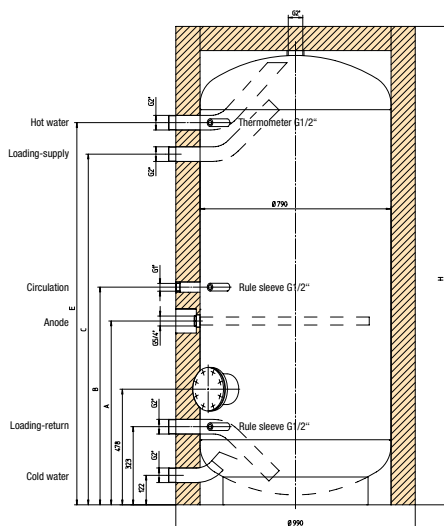

CHARGE TANK

CHARGE TANK

LDS 200

LDS 300

LDS 400

LDS 500

LDS 800

LDS 1000

© fotolia

CHARGE TANK LDS

LDS 200/300/400/500

LDS 800/1000

This tank range is designed for loading via external heat exchangers.

EQUIPMENT:

- Internal steel boiler enamelled according to DIN 4753
- Operating pressure: max. 10 bar
- max. 95 °C
- Sideways-facing hot water outlet
- Charge connections: 4 x G^{5/4}" male thread
- Circulation: 1" female thread
- Thermometer sleeve: 1/2" female thread
- 2 x regulating or measuring sleeves: 1/2" female thread
- Magnesium anode installed according to DIN 4753
- PU direct foaming up to 500 litres, with outer steel cladding in RAL 9016
- With new 100 mm ECO SKIN insulation for 800 and 1000 litres
- Possibility of additional water drainage through sleeve in hood area

ACCESSORIES:

- Dial thermometer
- Flange immersion heater, 180
- Correx impressed current anode
- Finned tube heat exchanger
- Plate heat exchanger

Model	H mm	ØD mm	A mm	B mm	C mm	E mm	F mm	G mm	Diagonal height	Weight kg	Radiation value to EN 12897 in kWh/24h
LDS 200	1300	600	244	259	414	652	914	1044	1400	96	1,9
LDS 300	1758	600	244	259	414	880	1371	1501	1835	115	2,3
LDS 400	1785	670	272	287	442	900	1380	1510	1885	141	2,9
LDS 500	1806	750	295	310	465	894	1348	1478	1910	184	3,2
LDS 800	2000	990	760	900	1450	1580			1960	200	3,7
LDS 1000	2350	990	1106	1246	1774	1904			2300	270	4,1