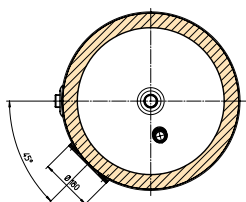

CHARGE TANK

CHARGE TANK

LDS 200

LDS 300

LDS 400

LDS 500

LDS 800

LDS 1000

© fotolia

CHARGE TANK LDS

LDS 200/300/400/500

LDS 800/1000

This tank range is designed for loading via external heat exchangers.

EQUIPMENT:

- Internal steel boiler enamelled according to DIN 4753
- Operating pressure: max. 10 bar
- max. 95 °C
- Sideways-facing hot water outlet
- Charge connections: 4 x G^{5/4}" male thread
- Circulation: 1" female thread
- Thermometer sleeve: 1/2" female thread
- 2 x regulating or measuring sleeves: 1/2" female thread
- Magnesium anode installed according to DIN 4753
- PU direct foaming up to 500 litres, with outer steel cladding in RAL 9016
- With new 100 mm ECO SKIN insulation for 800 and 1000 litres
- Possibility of additional water drainage through sleeve in hood area

ACCESSORIES:

- Dial thermometer
- Flange immersion heater, 180
- Correx impressed current anode
- Finned tube heat exchanger
- Plate heat exchanger

Model	H mm	ØD mm	A mm	B mm	C mm	E mm	F mm	G mm	Diagonal height	Weight kg	Radiation value to EN 12897 in kWh/24h
LDS 200	1300	600	244	259	414	652	914	1044	1400	96	1,9
LDS 300	1758	600	244	259	414	880	1371	1501	1835	115	2,3
LDS 400	1785	670	272	287	442	900	1380	1510	1885	141	2,9
LDS 500	1806	750	295	310	465	894	1348	1478	1910	184	3,2
LDS 800	2000	990	760	900	1450	1580			1960	200	3,7
LDS 1000	2350	990	1106	1246	1774	1904			2300	270	4,1