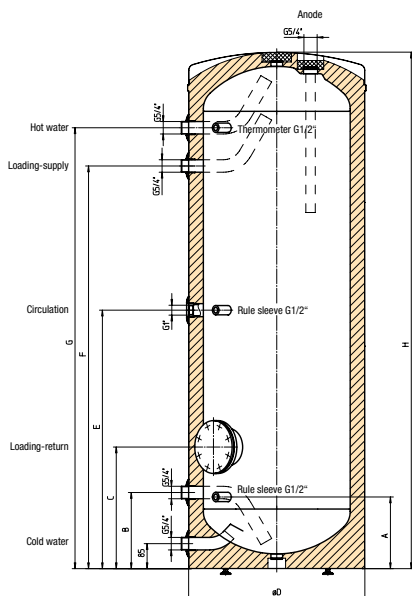

CHARGE TANK

CHARGE TANK

LDS 200

LDS 300

LDS 400

LDS 500

LDS 800

LDS 1000

© fotolia

CHARGE TANK LDS

LDS 200/300/400/500

LDS 800/1000

This tank range is designed for loading via external heat exchangers.

EQUIPMENT:

- Internal steel boiler enamelled according to DIN 4753
- Operating pressure: max. 10 bar
- max. 95 °C
- Sideways-facing hot water outlet
- Charge connections: 4 x G^{5/4}" male thread
- Circulation: 1" female thread
- Thermometer sleeve: 1/2" female thread
- 2 x regulating or measuring sleeves: 1/2" female thread
- Magnesium anode installed according to DIN 4753
- PU direct foaming up to 500 litres, with outer steel cladding in RAL 9016
- With new 100 mm ECO SKIN insulation for 800 and 1000 litres
- Possibility of additional water drainage through sleeve in hood area

ACCESSORIES:

- Dial thermometer
- Flange immersion heater, 180
- Correx impressed current anode
- Finned tube heat exchanger
- Plate heat exchanger

Model	H mm	ØD mm	A mm	B mm	C mm	E mm	F mm	G mm	Diagonal height	Weight kg	Radiation value to EN 12897 in kWh/24h
LDS 200	1300	600	244	259	414	652	914	1044	1400	96	1,9
LDS 300	1758	600	244	259	414	880	1371	1501	1835	115	2,3
LDS 400	1785	670	272	287	442	900	1380	1510	1885	141	2,9
LDS 500	1806	750	295	310	465	894	1348	1478	1910	184	3,2
LDS 800	2000	990	760	900	1450	1580			1960	200	3,7
LDS 1000	2350	990	1106	1246	1774	1904			2300	270	4,1