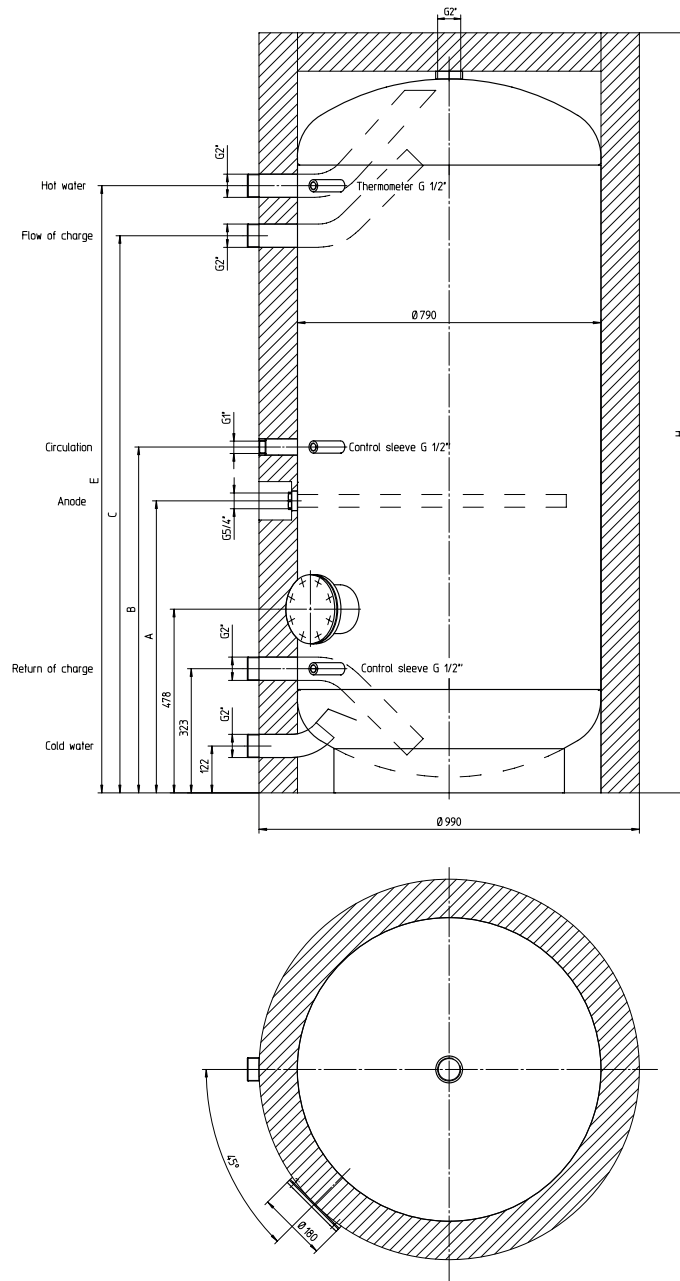

Technical data

Charge tank

Type LDS 800 - 1000

Customer service:

Type	Dimensions in mm					Tipping height
	H	A	B	C	E	
LDS 800	2000	760	900	1450	1580	1960
LDS 1000	2350	1160	1246	1774	1904	2300