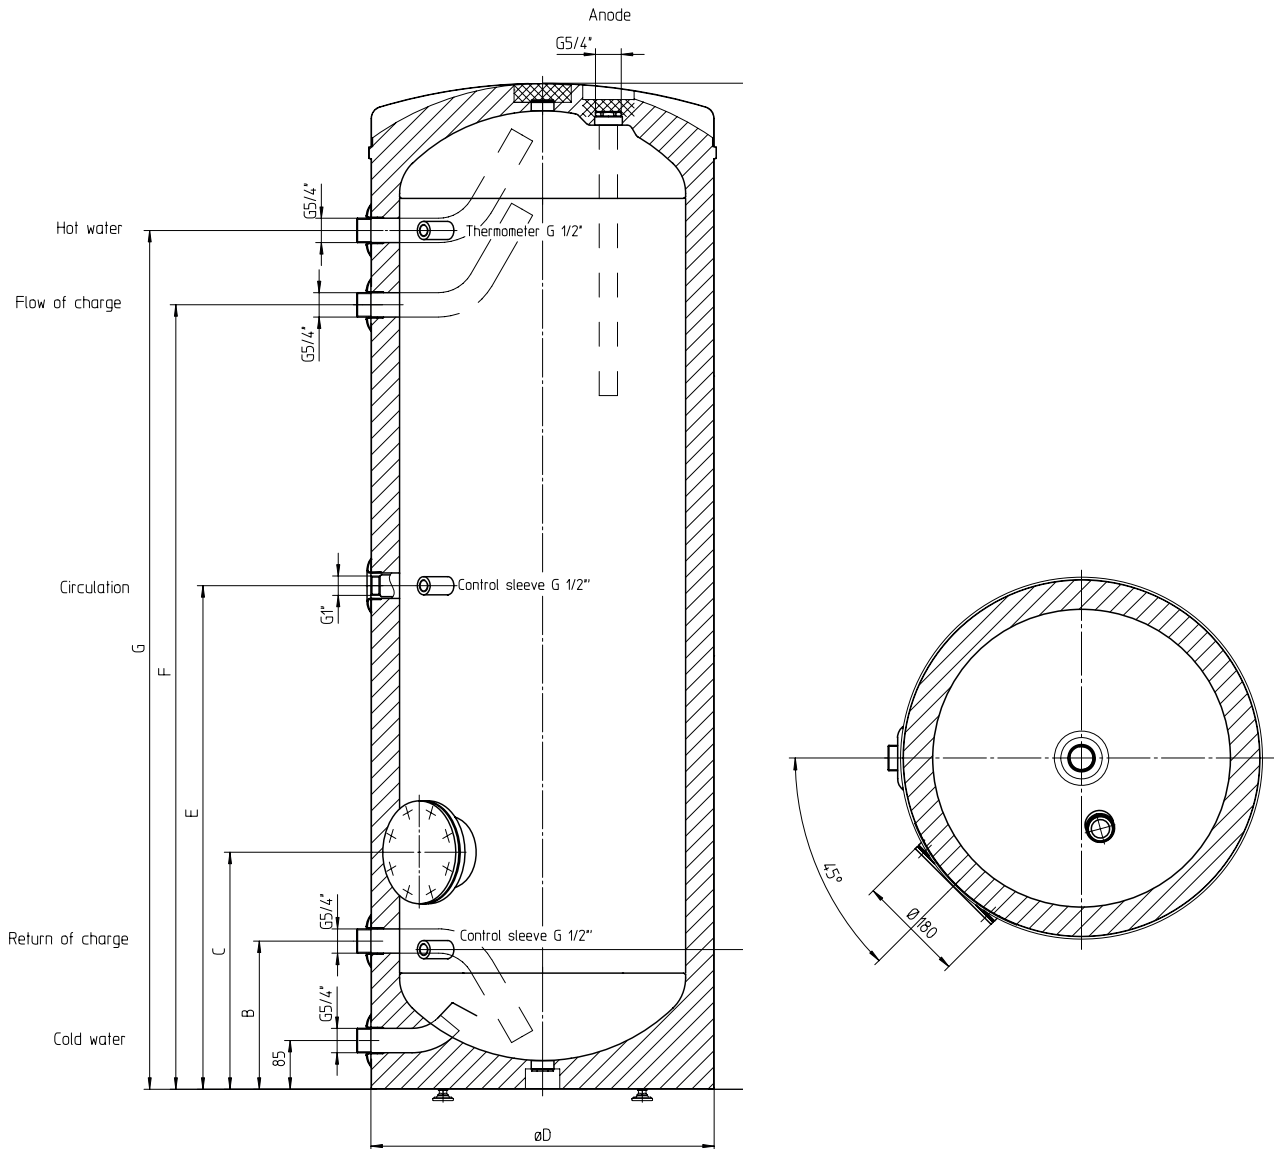

Technical data

Charge tank

Type LDS 200 - 300 - 400 - 500

Customer service:

The support pedestals must NOT be used for transport purposes!

Type	Dimensions in mm								Tipping height
	H	øD	A	B	C	E	F	G	
LDS 200	1300	600	244	259	414	652	914	1044	1400
LDS 300	1760	600	244	259	414	880	1371	1501	1835
LDS 400	1785	670	272	287	442	900	1380	1510	1885
LDS 500	1806	750	295	310	465	894	1348	1478	1910