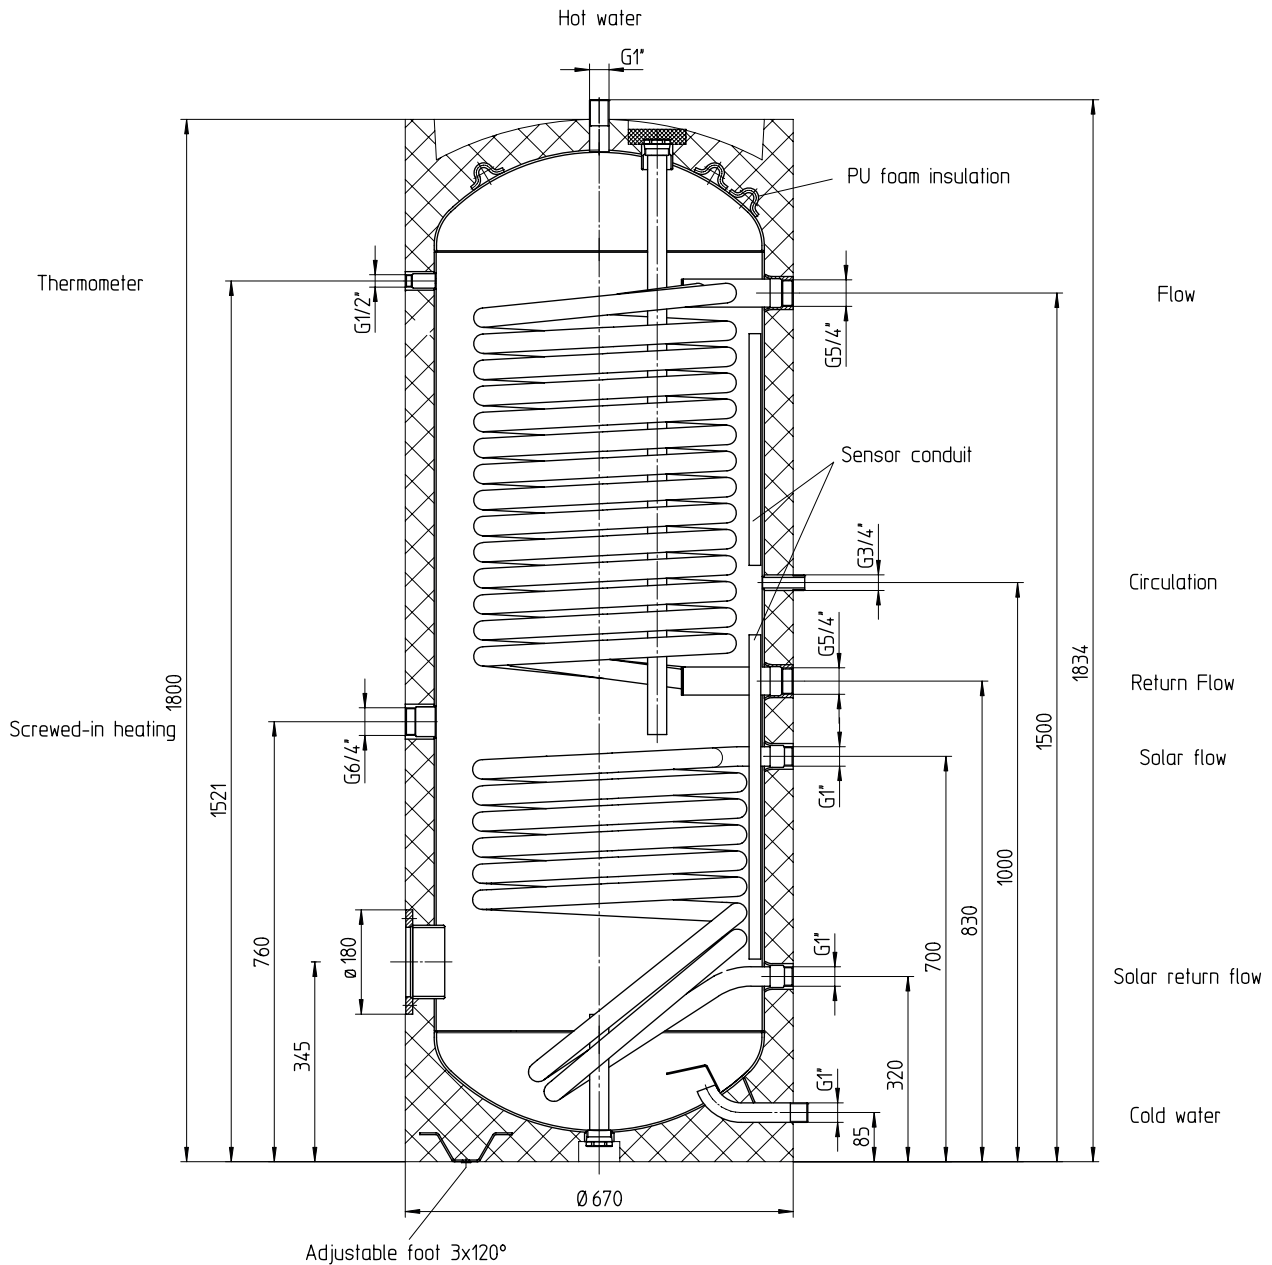

Technical data

Hot water tank

Type WP SOL 350

The support pedestals must NOT be used for transport purposes!